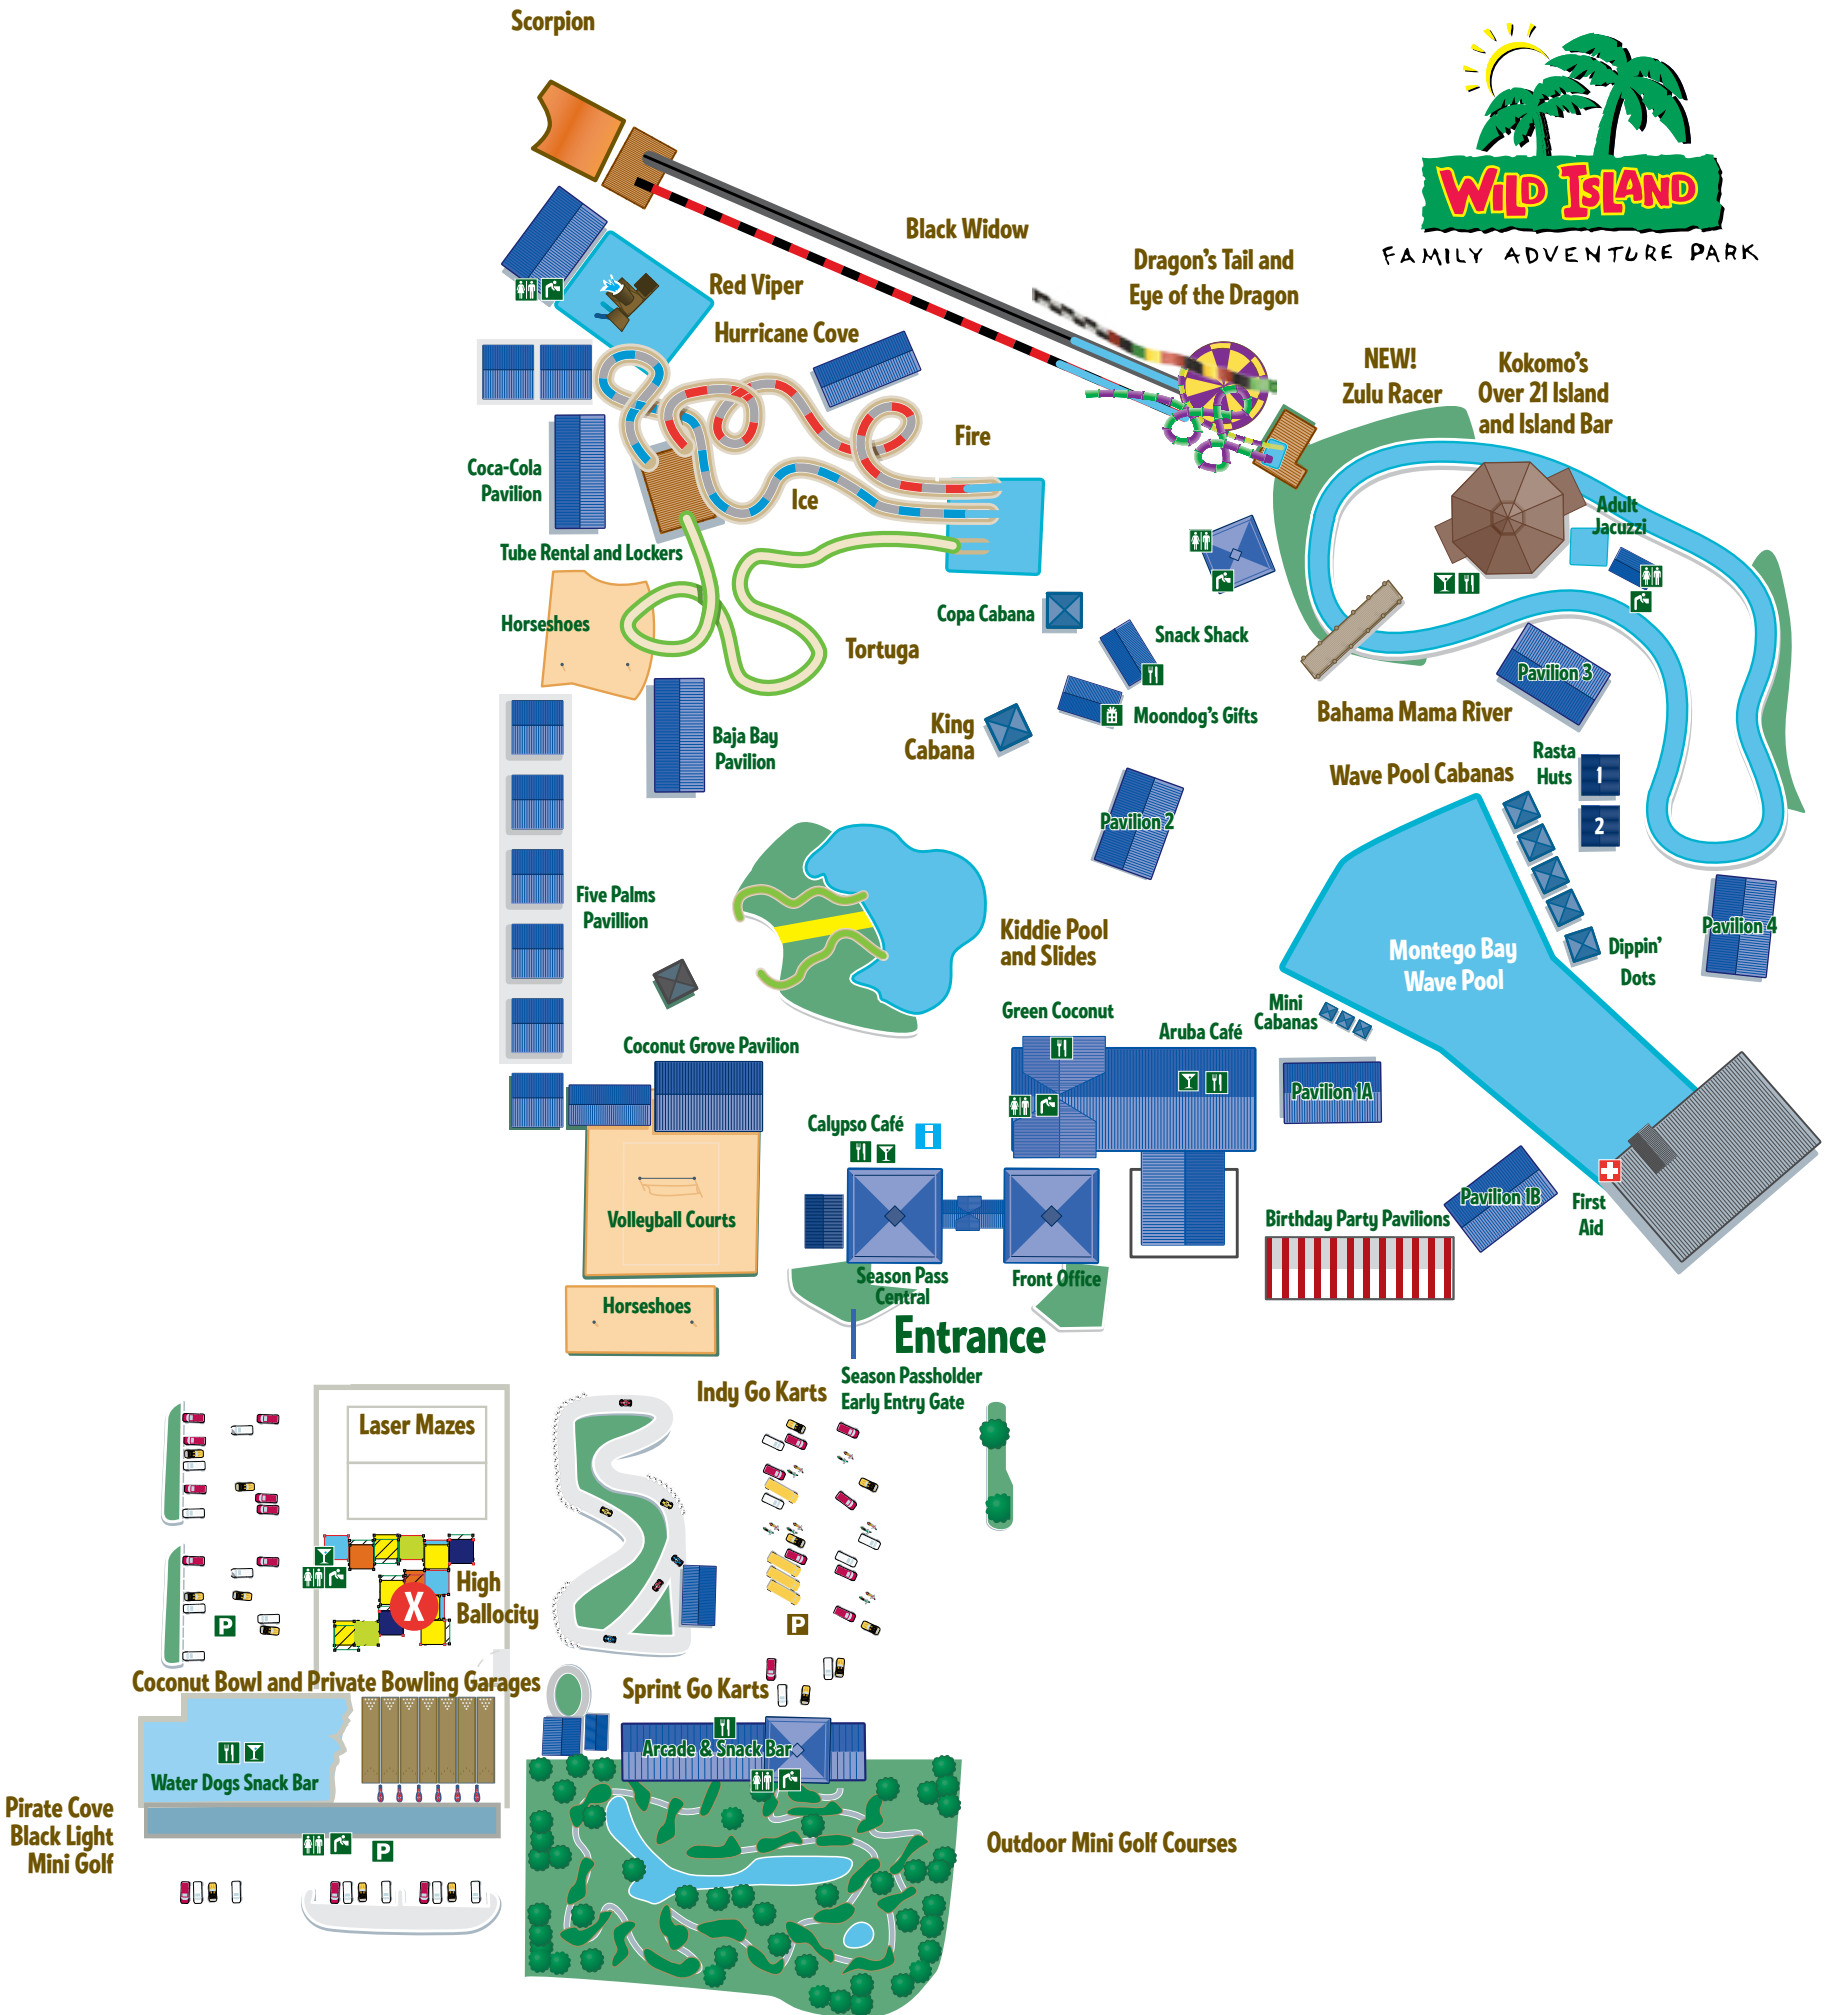

FAMILY ADVENTURE PARK

Scorpion

Entrance

Season Passholder
Early Entry Gate